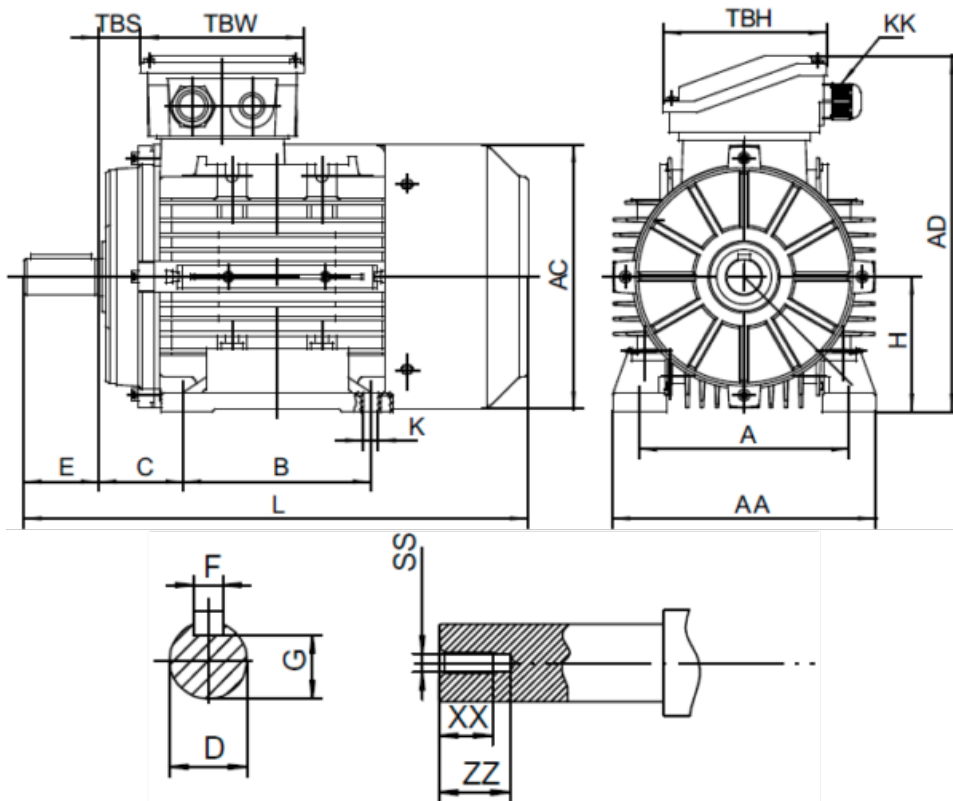

# Data Sheet

Article number: 25180011041240

Description: Kleedrive T3A 90S-4 1.1kw 1400 rpm UL/CSA  
3x230/400V 50 HZ IP55 B3 Eff=84,1%

## Measures

A = 140	F = 8	TBW = 109
AA = 176	G = 20	XX = 19
AC = Ø177	H = 90	ZZ = 25
AD = 235	KK = -	
B = 100	L = 313	
C = 56	SS = M8	
D = Ø24	TBH = 109	
E = 50	TBS = 28.5	